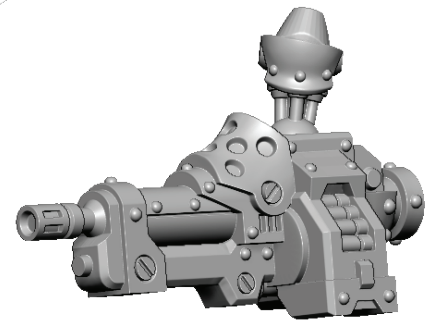

DIRE WOLF

HEAD OPTIONS

EVASIVE

OVERTAKE

PATHFINDER

**SHIELD
GUARD**

SCRAP SAW

RIGHT ARM OPTIONS

LONG AXE

BOMBARD

**ICE
HAMMER**

CANNON

LEFT ARM OPTIONS

PLOW-SHIELD

FLAME FIST

**HEAVY
MACHINE GUN**