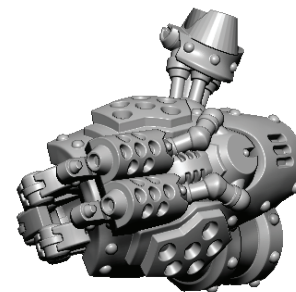

DIRE WOLF

HEAD OPTIONS

EVASIVE

OVERTAKE

PATHFINDER

**SHIELD
GUARD**

SCRAP SAW

RIGHT ARM OPTIONS

LONG AXE

BOMBARD

**ICE
HAMMER**

CANNON

LEFT ARM OPTIONS

PLOW-SHIELD

FLAME FIST

**HEAVY
MACHINE GUN**