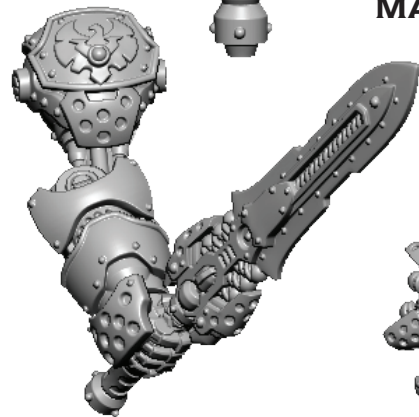

## HEAD OPTIONS

ADVANCE  
DEPLOYMENT

ARC NODE

DODGE

SHIELD  
GUARD

## RIGHT ARM OPTIONS

VOLTAIC  
SPEAR

MAG-BOLTER

VOLTAIC  
BROADSWORD

HEAVY  
STORMTHROWER